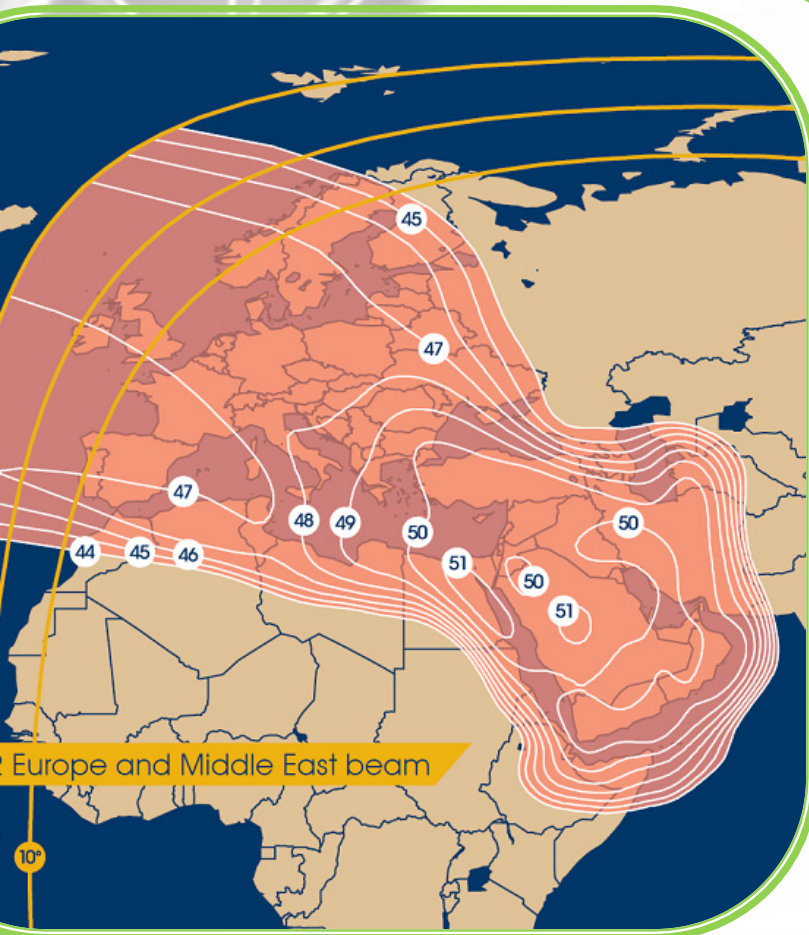

SintelSat Broadband over Europe & ME

Satellite Internet Connectivity using NSS-12

**HIGH-SPEED,
HIGH-EFFICIENCY
IP BROADBAND CONNECTIVITY**

**NSS-12 at 57° East Ku-band
over Europe & Middle East**

Evolution[®] X3 Satellite Router

Evolution X3 is ideally suited for broadband requirements such as Internet and VPN access to enterprise networks, as well as real-time VoIP and videoconferencing.

SintelSat Broadband Solution using iDirect Platform over Europe & ME